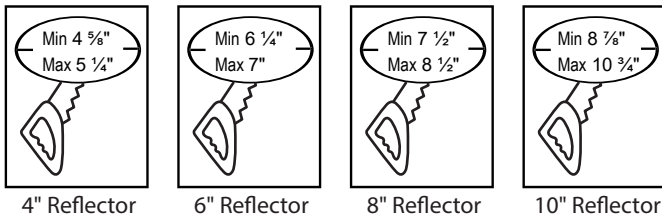

SAFETY TIPS

IMPORTANT : READ CAREFULLY BEFORE INSTALLING FIXTURE. RETAIN FOR FUTURE REFERENCE

GENERAL:

Upon receipt of the fixture, thoroughly inspect for any freight damage which should be brought to the attention of the delivery carrier. Compare the catalog description listed on the packing slip with the fixture label on the housing to assure you have received the correct material.

SAFETY:

This fixture must be wired in accordance with the National Electrical Code and applicable local codes and ordinances. Proper grounding is required to insure personal safety. Carefully observe grounding procedure under installation section.

WARNING:

Make certain power is OFF before starting installation or attempting any maintenance. Risk of fire/electric shock. If not qualified, consult an electrician.

- RISK OF ELECTRIC SHOCK—Disconnect power at fuse or circuit breaker before installing or servicing
- RISK OF BURN—Disconnect power and allow fixture to cool before servicing
- RISK OF PERSONAL INJURY—Fixture may become damaged and/or unstable if not installed properly.
- DO NOT mount luminaire within 6" of a combustible surface.
- DO NOT handle luminaire by the glass.
- DO NOT touch LEDs.

FAILURE TO FOLLOW INSTRUCTIONS MAY RESULT IN SERIOUS INJURY OR DEATH

HOW TO INSTALL

1. Cutting Hole

Cut out a hole according to the proper diameter in the existing ceiling. (as shown below)